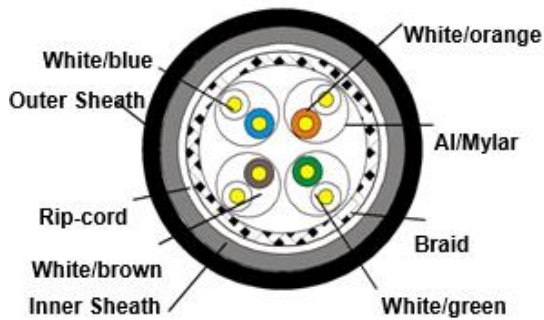

Outdoor Data Cable 670 Cat 7 / Class F S/FTP AWG23, 4Pairs

Applications

Data cable for outdoor applications. For the transmission of digital and analogue voice, video and data signals. Suitable for all ICT network applications up to class F applications (600 MHz). Support Power over Ethernet POE/POE+.

General Construction

Cat.7 data cable - exceeds the requirements of ISO/IEC 11801, IEC 61156-5, EN 50173-1 and EN 50288-4-1. Excellent shielding effect due to individually screened pairs and overall braid screening. Double jacket cable with LDPE outer sheath. Compatible with all current connecting hardware in accordance with EN 50173 and ISO/IEC 11801.

Outer Jacket material	LDPE (Complies ROHS)
Outer Jacket Material Thickness	0.6mm ±0.05
Cable Diameter	8.8mm ±0.5
Outer Jacket color	Black
Inner Sheath Material	PVC
Inner Sheath Thickness	0.55mm ±0.05
Conductor material	SOLID-Bare Copper
Conductor size	23 AWG (0.58mm ±0.005)
Insulation Material	Skin-foam-skin PE
Color code	According to TIA/EIA 568-B
Rip Cord	Yes
Inner Screening Material	Al/Mylar
Outer Screening Material (Braid)	Tinned Copper
Braid Covering %	35%
Total Number Conductors	8