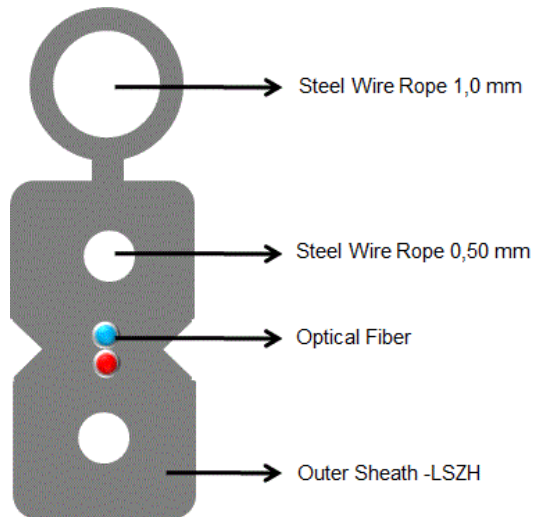

Outdoor Fiber Cable

BF-OS01 Drop Steel Wire Fiber Cable

(IEC 60794-2)

Fiber Type
Attenuation at 1310 nm
Attenuation at 1550 nm

SM 9/125 (G.657 A2)
Max. 0.40 dB/km
Max. 0.25 dB/km

Application

Outdoor optical fiber for FTTH Aerial applications, can be used also for indoor application as horizontal cable inside premises.

General Construction

Compact & simple construction, Light Weight, Novel Groove Design, Two rope and one hanging Steel Wire strength members, up to 4 colored fibers, FR/LSZH outer sheath.

Cable Design

Outer Sheath Material	FR/LSZH According to IEC 60332-1-2
Outer Sheath Color	Black RAL 9005
Number of Fiber Cores	Up to 4 Fiber Cores
Fiber cores colors	Blue, Orange, White, Yellow
Cable Size	2.0mm ± 0.1 X 5.20mm ± 0.1
Steel Rope Diameter	2 x 0.5mm
Steel Hang Wire Diameter	1.0mm