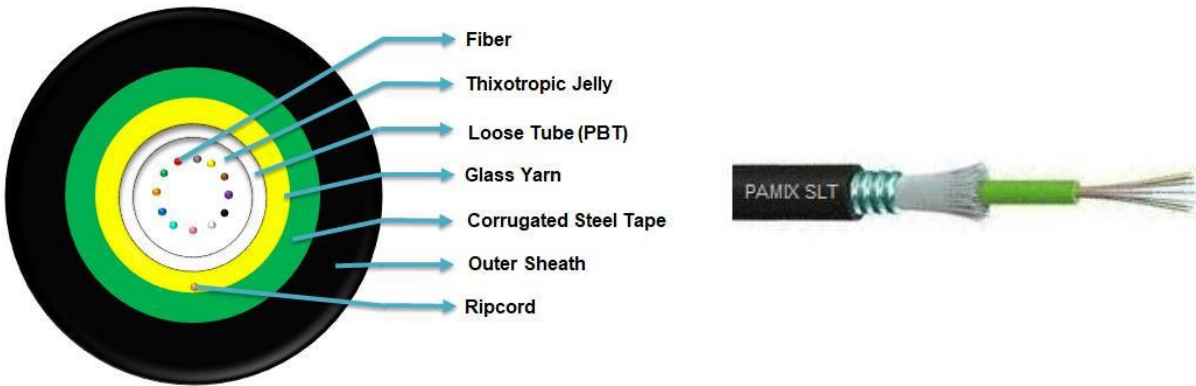

### SLT-S04 Single Loose Tube, Corrugated Steel Tape, Single Jacket

(IEC 60794-3-12)

Fiber Type	SM 9/125 (G.652.d)
Attenuation at 1310 nm	Max. 0.36 dB/km
Attenuation at 1550 nm	Max. 0.22 dB/km
Fiber Type	OM3 50/125 MM
Attenuation at 850 nm	Max. 2.50 dB/km
Attenuation at 1300 nm	Max. 0.70 dB/km
Fiber Type	OM4 50/125 MM
Attenuation at 850 nm	Max. 2.50 dB/km
Attenuation at 1300 nm	Max. 0.60 dB/km

### Application

Suitable for pulling in or blowing through ducts, laying on cable trays or direct buried. High protection against rodent.

## General Construction

Single loose tube, Corrugated steel tape, Glass yarn, Water blocking swellable material, Single outer sheath