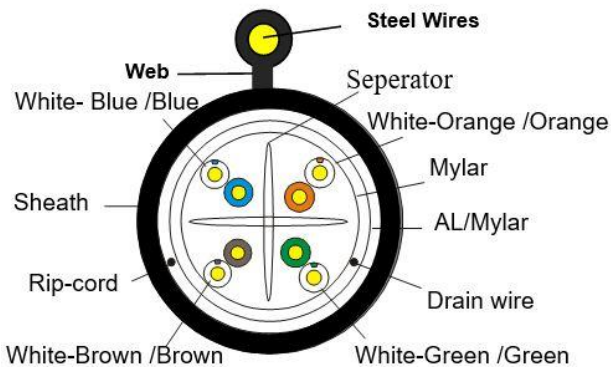

Aerial Data Cable 285 Cat 6 / Class E F/UTP AWG23, 4Pairs, LDPE Sheath, Outdoor, Steel wire

Applications

Aerial data cable usually used to connect IP based devices when it's required to lay cable directly in air. Its outdoor, water proof, UV proof, steel messenger will protect the cable from being damaged due to its weight. It's widely used in CCTV application and campus environments. Suitable for transmission voice, video and data. Applicable for all ICT network applications up to 250 MHz frequency.

Outer Jacket material	LDPE (complies RoHS).
Outer Jacket material thickness	0.55mm ±0.05 (Average)
Cable Diameter	7.4mm / 2.6mm ±0.1
Conductor material	SolidD-Bare Copper
Conductor size	23 AWG (0.565mm ±0.005)
Insulation Material	HDPE
Insulation Material Diameter	1.12 ±0.08
Screening Material	Maylar, Al/Maylar
Color code	According to TIA/EIA 568-B
Rip cord	Yes
Drain Wire	Yes
Steel Wire	1.2mm
Total Number Conductors	8