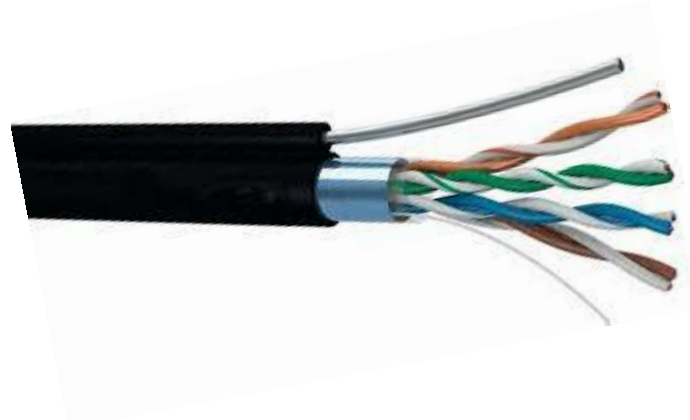

Aerial Data Cable 285 Cat 6 / Class E F/UTP AWG23, 4Pairs, LDPE Sheath, Outdoor, Steel wire

Applications

Aerial data cable usually used to connect IP based devices when it's required to lay cable directly in air. Its outdoor, water proof, UV proof, steel messenger will protect the cable from being damaged due to its weight. It's widely used in CCTV application and campus environments. Suitable for transmission voice, video and data. Applicable for all ICT network applications up to 250 MHz frequency.

General Construction

Cat.6 data cable – Compliant with the standards ISO/IEC 11801, IEC 61156-5, EN 50173-1 and EN 50288-6-1. Compatible with all current connecting hardware in accordance with EN 50173 and ISO/IEC 11801. Support IEEE 802.3bt 100 Watt.

Outer Jacket material	LDPE (complies RoHS).
Outer Jacket material thickness	0.55mm ±0.05 (Average)
Cable Diameter	7.4mm / 2.6mm ±0.1
Conductor material	SolidD-Bare Copper
Conductor size	23 AWG (0.565mm ±0.005)
Insulation Material	HDPE
Insulation Material Diameter	1.12 ±0.08
Screening Material	Maylar, Al/Maylar
Color code	According to TIA/EIA 568-B
Rip cord	Yes
Drain Wire	Yes
Steel Wire	1.2mm
Total Number Conductors	8