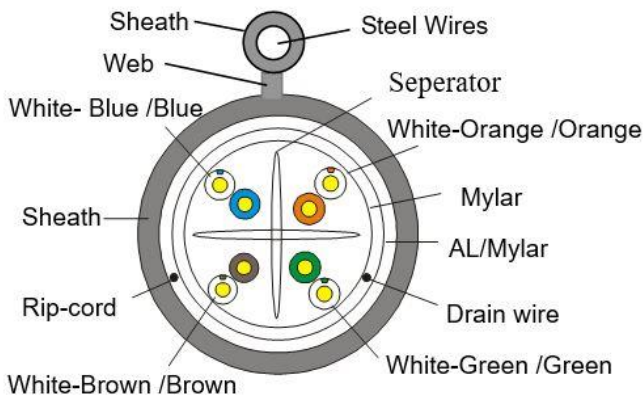

## Aerial Data Cable 290 Cat 6 / Class E F/UTP AWG24, 4Pairs, LDPE Sheath, Outdoor, Steel wire

### Applications

Aerial data cable usually used to connect IP based devices when it's required to lay cable directly in air. Its outdoor, water proof, UV proof, steel messenger will protect the cable from being damaged due to its weight. It's widely used in CCTV application and campus environments. Suitable for transmission voice, video and data. Applicable for all ICT network applications up to 250 MHz frequency.