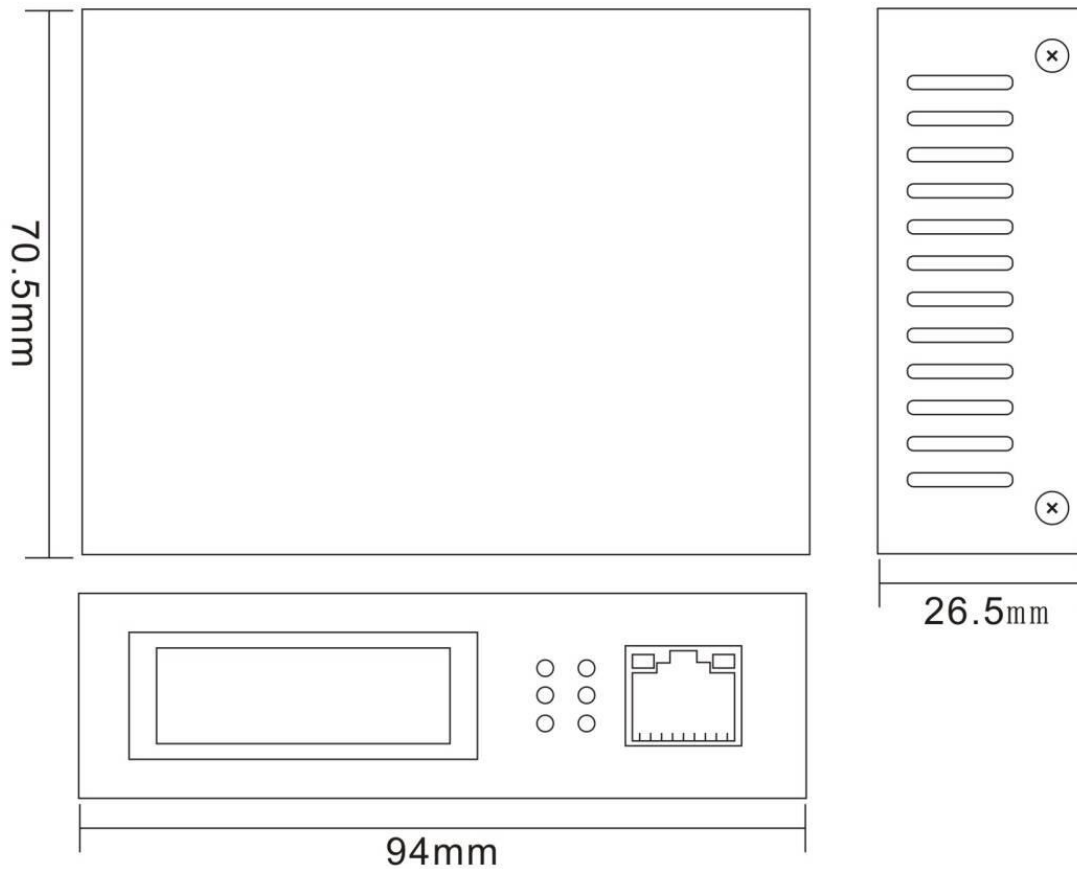

Ordering Information

Description	Article Number
PAMIX MCI-1110 Media Converter 1 RJ45 10/100/1000M Ports, Dual Fiber, SCD 1000M Multimode, 850nm, 550 meter	5101060
PAMIX MCI-1110 Media Converter 1 RJ45 10/100/1000M Ports, Dual Fiber, SCD 1000M Single Mode, 1310nm, 20km	5101061
PAMIX MCI-1110-E Media Converter 1 RJ45 10/100/1000M Ports, Single Fiber, SC 1000M Single Mode, 1310TX/1550RX, 20km	5101062-A
PAMIX MCI-1110-E Media Converter 1 RJ45 10/100/1000M Ports, Single Fiber, SC 1000M Single Mode, 1550TX/1310RX, 20km	5101062-B
PAMIX MCI-1110-E Media Converter 1 RJ45 10/100/1000M Ports, Single Fiber, SC 1000M Single Mode, 20km, Pair (A & B)	5101062-AB

*Optional more distances available 40/60/80km

*Optional other connectors are available on special.