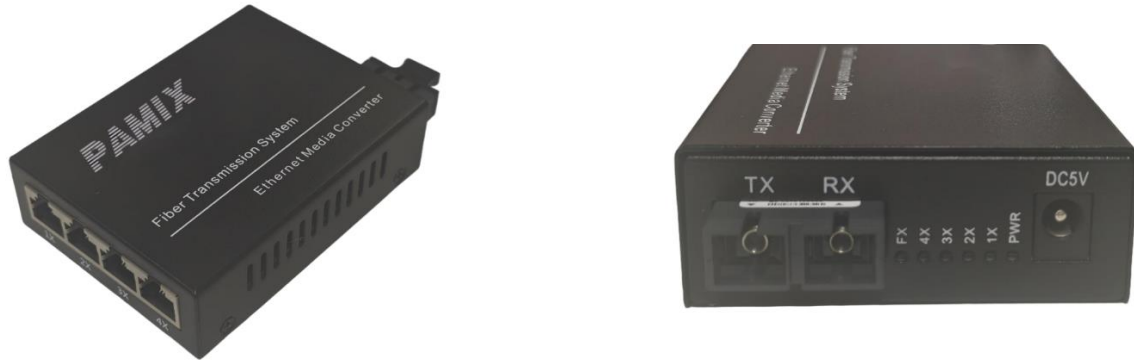

MCI-1140-E Media Converter 1G Fiber 4 x 1G Ethernet

PAMIX optical fiber media converter can efficiently do conversion between 10/100/1000M Ethernet RJ45 port and fiber. It can carry out long distance data and video signal transmission. It's stable, suitable for harsh environments, thanks to its double side ventilation design.

Main Features

- Auto negotiable 10/100/1000M network speed
- Auto negotiable full-duplex and half-duplex transmission mode according to IEEE 802.3x flow control
- 1M Buffer, 2K MAC Address
- Support 16 Groups of VLANs
- Working mode indicator light
- Support both Single-Mode & Multimode fiber
- Simplex & Duplex connector
- Hot plug and play
- IP30 protection
- Up to 80Km distance over optical fiber depends on model

Specification

I/O Interface

Power	Adapter input voltage : AC 100-240 V, 50/60Hz (Optional -48V dc) Adapter output voltage: 5V dc, Socket Ø2.5mm Media Converter Input: DC 5-12V Power Consumption ≤ 3 Watt
Ethernet	4 RJ45 Ports 10/100/1000M ≤100 meter 1 SCD or 1SC Port 1.25G (depend on model)

Performance

Buffer Space	1M bit
Transfer Mode	Store and Forward
Flow Control	Supported
Standard	IEEE802.3, IEEE802.3u, IEEE802.3ab, IEEE802.3z, IEEE802.3x

Standard

Network Protocol	IEEE802.3 (10Base-T) IEEE802.3u (100Base-TX/FX) IEEE 802.3ab (1000Base-TX) IEEE 802.3z (1000Base-FX) IEEE802.3x (Flow control)
Optical Characteristics	Single mode: 1310/1550nm, Multimode: 850/1300nm