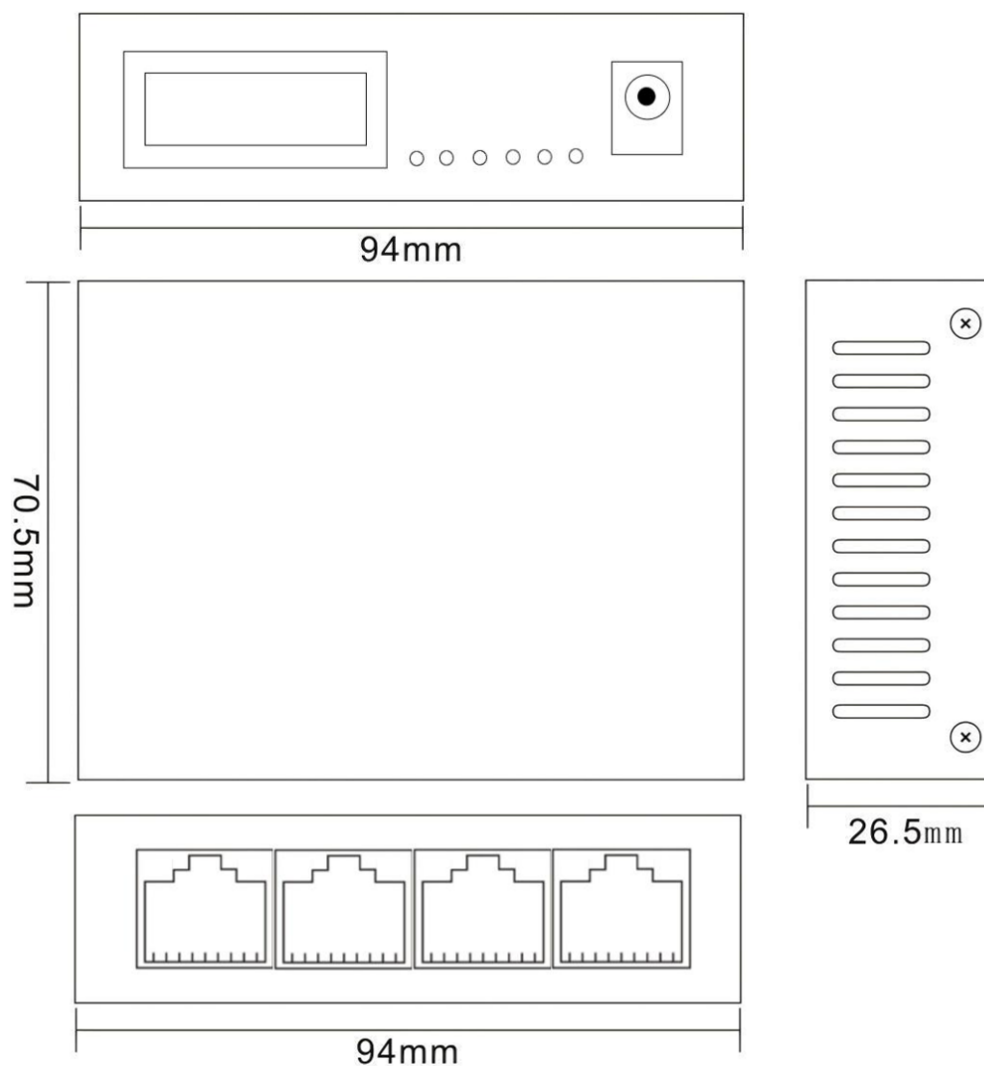

Environment

Working Environment	Working Temperature : -20~60° C Storage Temperature : -40~70° C Working Humidity : 5%~95%, non-condensing
---------------------	---

Mechanical

Size	Product Size: 95x70x26mm Metal IP30 enclosure
------	--

Indicators

LED Indicators	PWR (Power indicator) Fx (Optical link is connected) Tx (Twisted pairs link is connected)
----------------	---

Ordering Information

Description	Article Number
PAMIX MCI-1140-E Media Converter 4 RJ45 10/100/1000M Ports, Dual Fiber, SCD 1000M Multimode, 850nm, 550 meter	5101280
PAMIX MCI-1140-E Media Converter 4 RJ45 10/100/1000M Ports, Dual Fiber, SCD 1000M Single Mode, 1310nm, 20km	5101281
PAMIX MCI-1140-E Media Converter 4 RJ45 10/100/1000M Ports, Single Fiber, SC 1000M Single Mode, 1310TX/1550RX, 20km	5101282-A
PAMIX MCI-1140-E Media Converter 4 RJ45 10/100/1000M Ports, Single Fiber, SC 1000M Single Mode, 1550TX/1310RX, 20km	5101282-B
PAMIX MCI-1140-E Media Converter 4 RJ45 10/100/1000M Ports, Single Fiber, SC 1000M Single Mode, 20km Pair (A & B)	5101282-AB